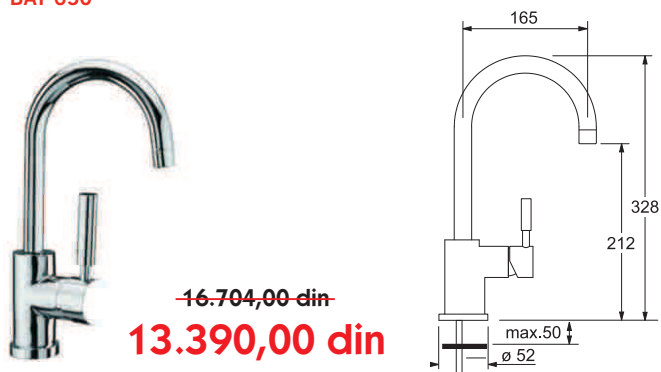

~~10.680,00 din~~  
**8.590,00 din**

Hrom  
115.0085.028

FOX

~~14.280,00 din~~  
**10.990,00 din**

Hrom  
115.0250.143

BAT 650

~~16.704,00 din~~  
**13.390,00 din**

Hrom  
115.0156.315